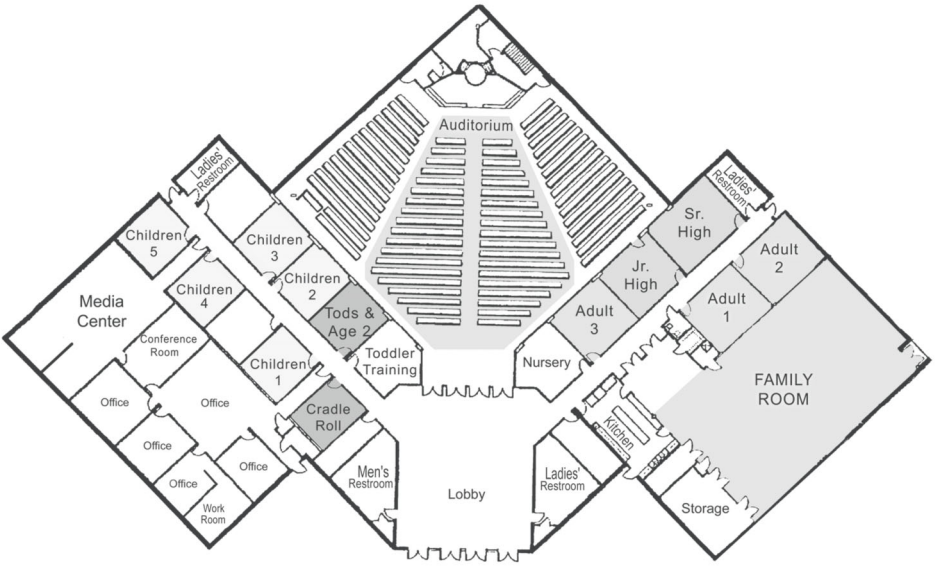

Schedule of Services

Sunday:

Bible Classes 9 a.m.
Morning Worship 10 a.m.
Evening Worship 6 p.m.