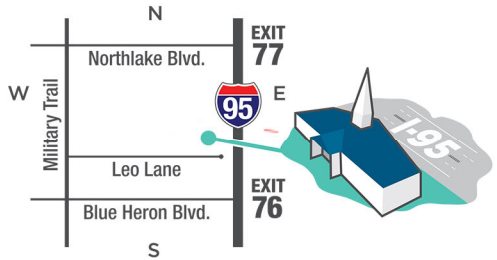

Wednesday:

Bible Classes 7 p.m.

Palm Beach Lakes
CHURCH OF CHRIST

561.848.1111 | pblcoc.org | 4067 Leo Lane | Palm Beach Gardens, FL 33410

Restoring First-Century Christianity in the Twenty-First Century