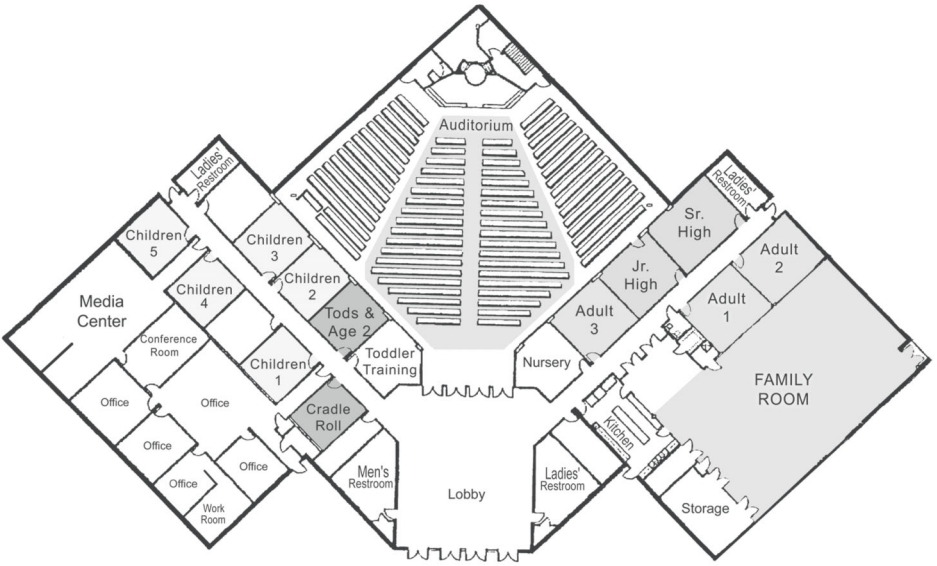

Babies thru Age 2

	Cradle Roll	Toddlers & Age 2
March thru May	God Made Families Maria Hackshaw	Moses Sandy Colage
June thru August	Jesus Is Born Gwen Lyons	Joseph Julie Charles

Schedule of Services

Sunday: