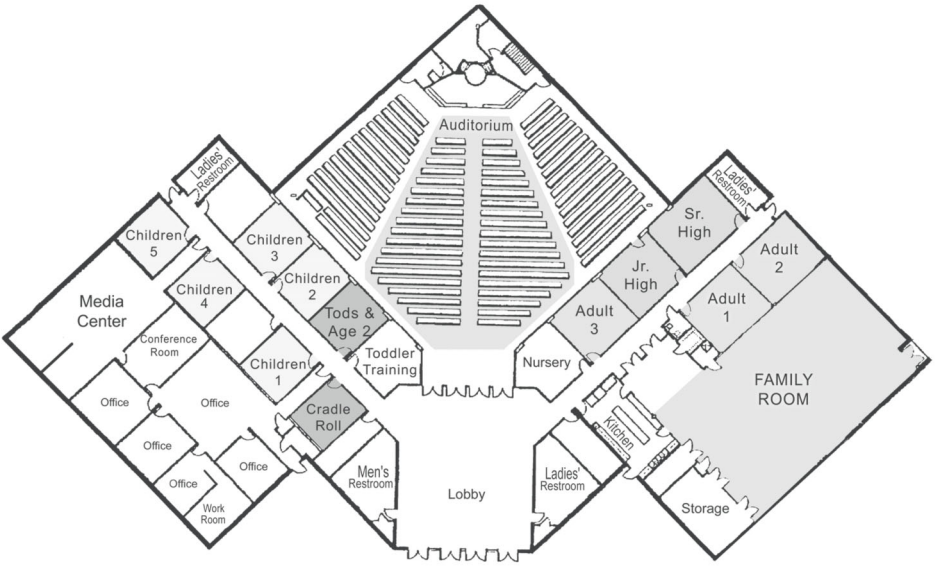

Schedule of Services

Sunday:

Bible Classes 9 a.m.
Morning Worship 10 a.m.
Evening Worship 6 p.m.