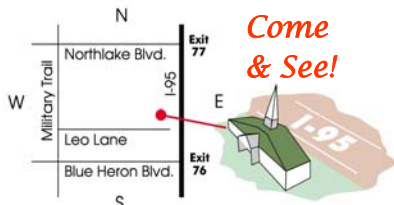

Sunday, January 22

- ◆ **Jr. High Family Devo** after evening worship.

PALM BEACH LAKES CHURCH OF CHRIST

4067 Leo Lane
Palm Beach Gardens, FL 33410
www.pblcoc.org

Speaking where the Bible speaks, silent where the Bible is silent.